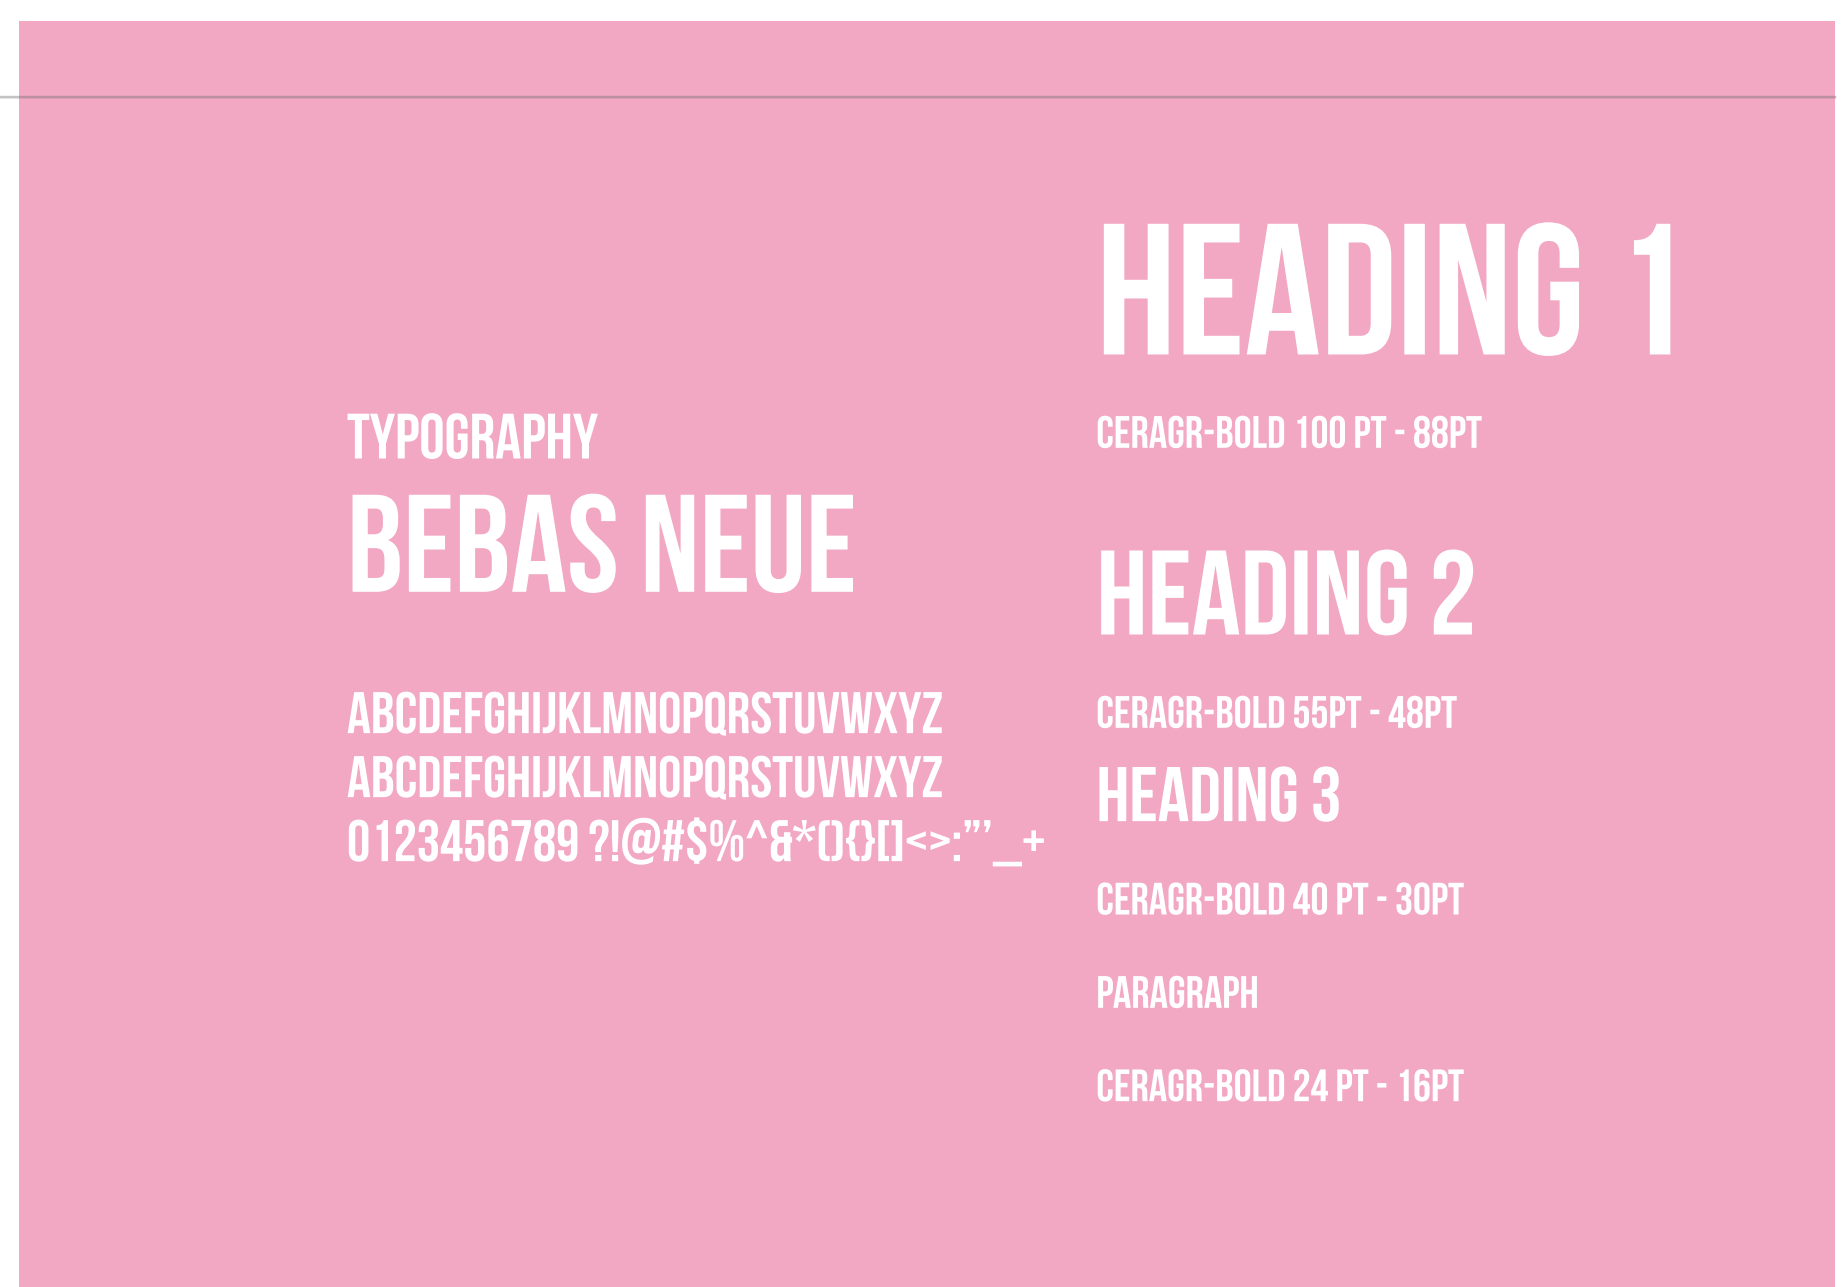

COLOR

LOGO

FONT - FAMILY

MAIN FONTS

Raleway and Bebas Neue fonts are the main fonts to be use on the website and any digital promotion like emails, landing pages, social media etc.

Raleway-Bold

Mainly used for headings or titles as H1

Raleway-Medium

Supporting font mainly used for paragraph text or sub-text from headings.

EXAMPLE TEXT

Both fonts can be combined with titles (H1/H2/H3) and paragraph on either solid or image backgrounds.

ICONS

ELEMENTS

HEADER

To be use through out the website for the entire webpages.

FOOTER

To be use on the entire website pages.

FUNCTIONALITIES