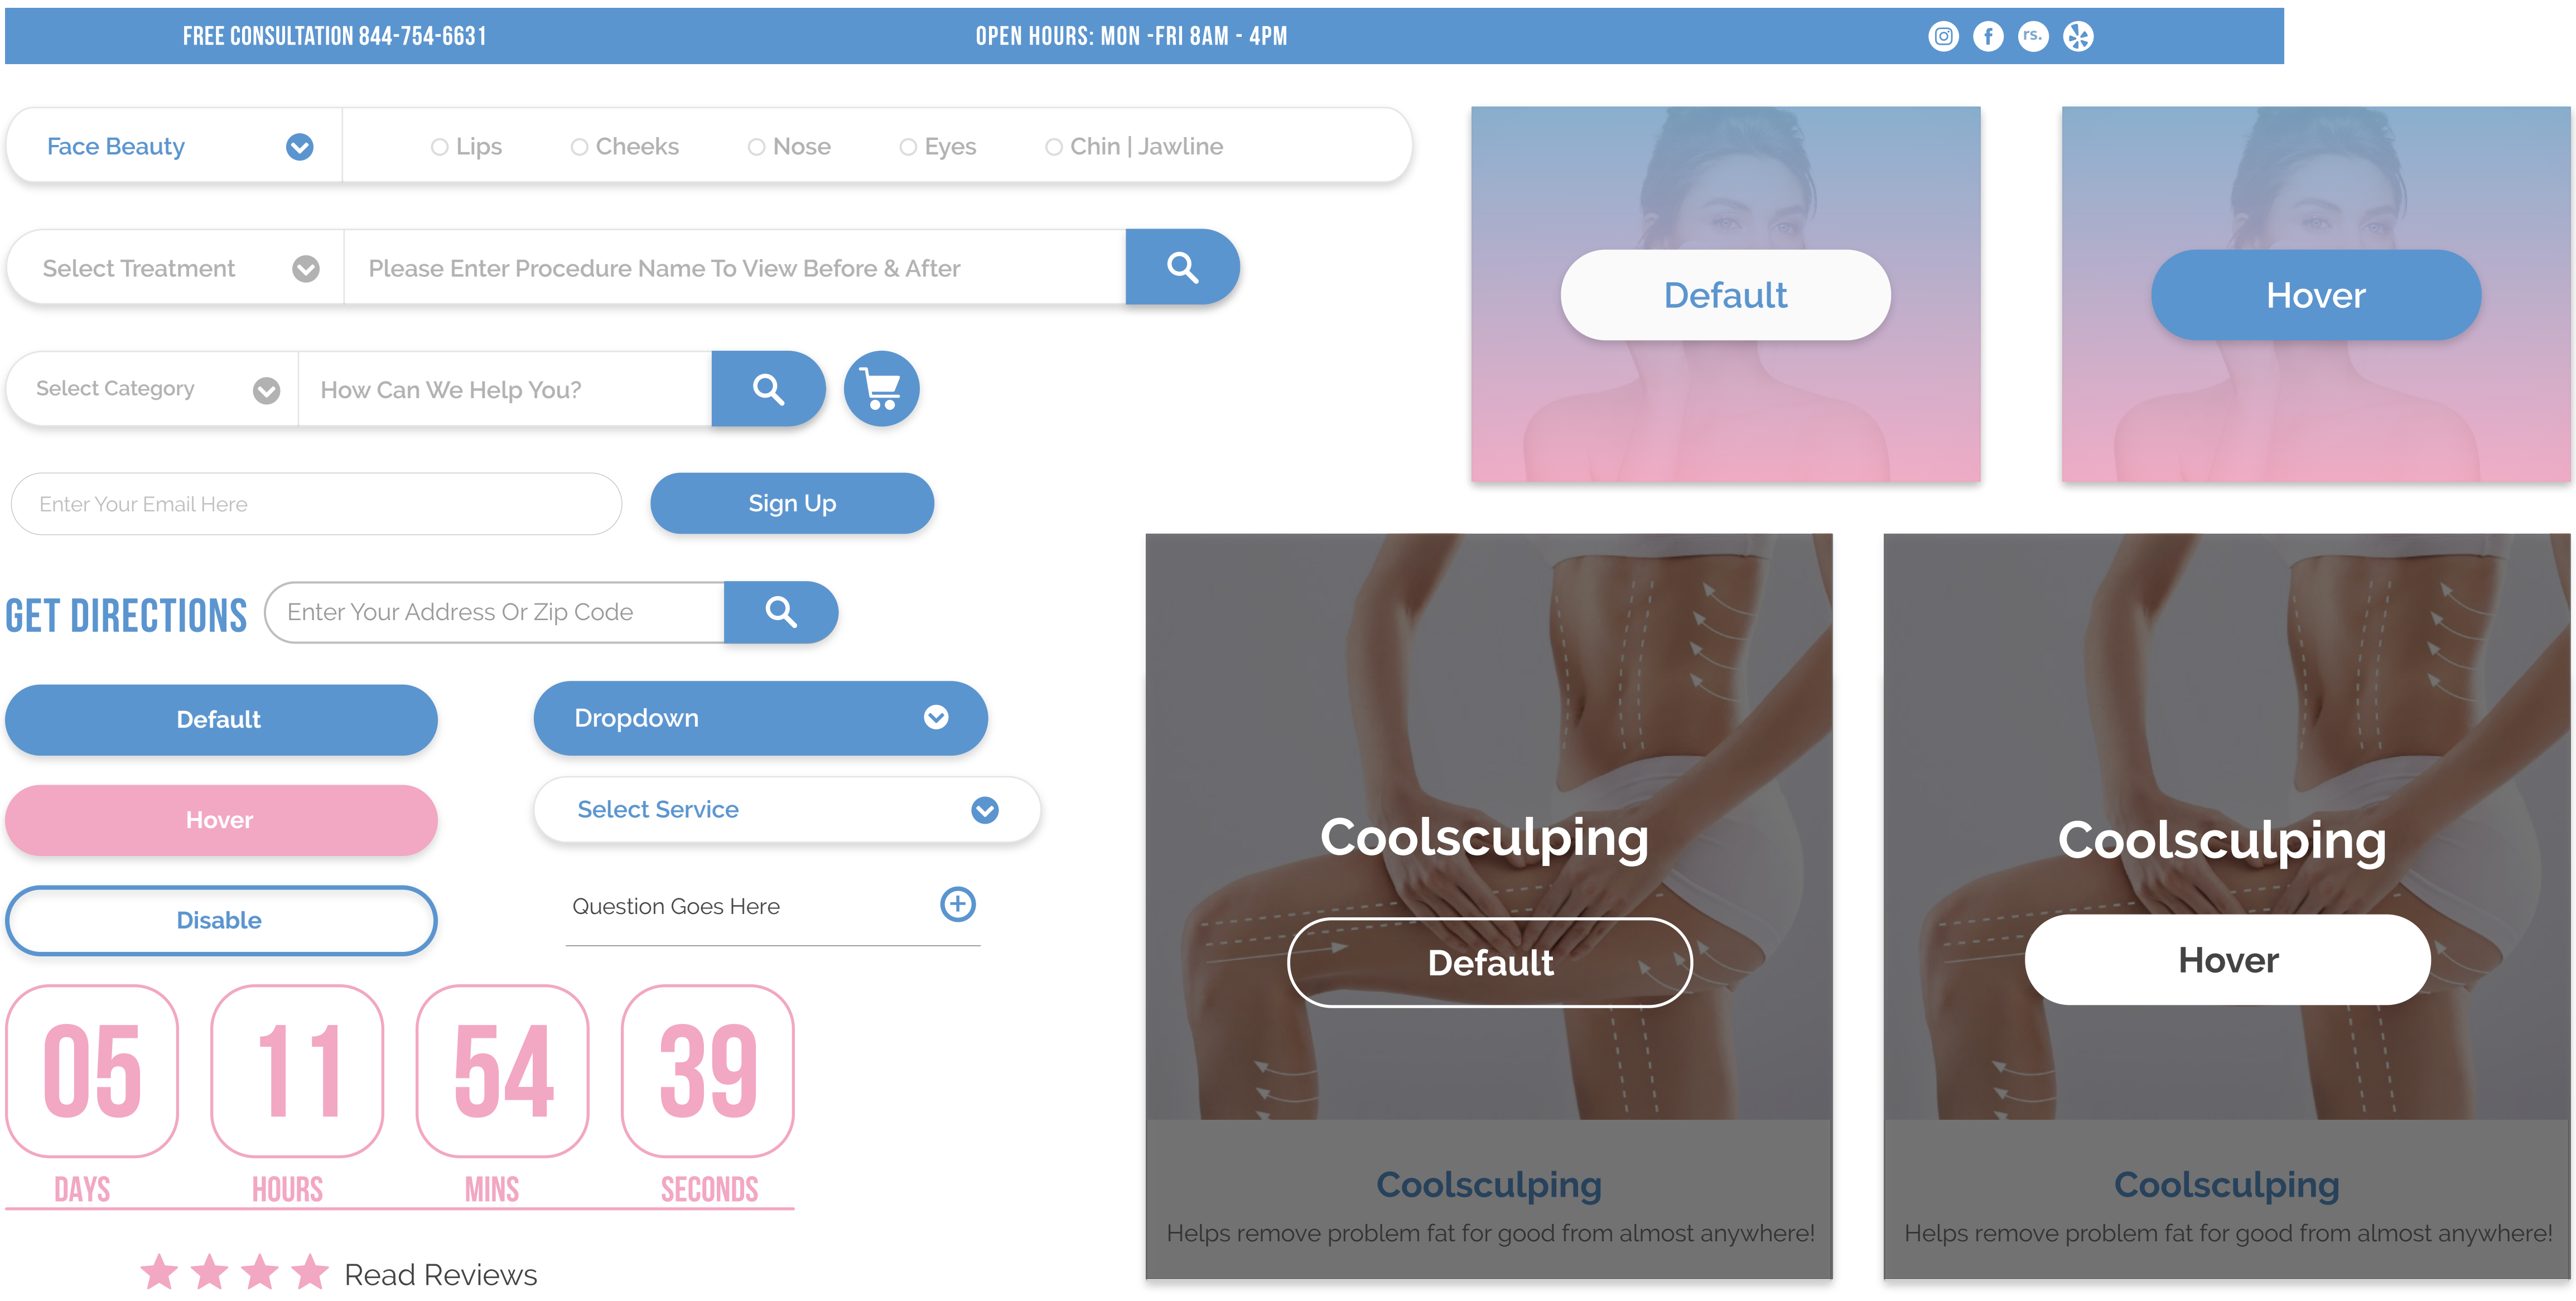

COLOR

LOGO

FONT - FAMILY

MAIN FONTS

Raleway and Bebas Neue fonts are the main fonts to be use on the website and any digital promotion like emails, landing pages, social media etc.

Raleway-Bold

Mainly used for headings or titles as H1

ICONS

ELEMENTS

HEADER

To be use through out the website for the entire webpages.

FOOTER

To be use on the entire website pages.

FUNCTIONALITIES